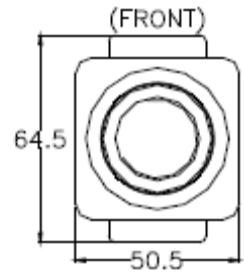

MINTRON CCD Color Camera Series.

MODE NO.		7285HNEX	7285HPEX	7385HN	7385HP
TV SYSTEM		NTSC	PAL	NTSC	PAL
IMAGE SENSOR		1/2-inch I.L. CCD Image Sensor		1/3-inch I.L. CCD Image Sensor	
CCD TOTAL PIXELS		~ 410K	~ 470K	~ 410K	~ 470K
SYNC SYSTEM		Internal			Internal
MINIMUM ILLUMINATION		0.2 lux@F1.2 (sense up off)		0.012 lux@F1.2 /20 IRE AGC on B/W 0.0014 lux@F1.2 /20 IRE SENS-UP (32X) B/W	
LENS & VIEW ANGLE		C/CS Mount			C/CS Mount
RESOLUTION		540 TVL			540 TVL
WHITE BALANCE	Mode	ATW / AWC			ATW / AWC
	Range	3200 ~ 9000 °K			3200 ~ 9000 °K
S/N RATIO TYPICAL(MAX)		50dB(MIN)/ 58dB(TYP)(Gamma, Aperture, AGC, OFF)			50dB(MIN)/58dB (TYP)(Gamma, Aperture, AGC, OFF)
SENSE UP		ON / OFF (Preset 8X ,Max 256X by OSD set)			ON / OFF (Preset 8X ,Max 256X by OSD set)
H - MIRROR FUNCTION		OFF / ON (By OSD set)			OFF / ON (By OSD set)
V - MIRROR FUNCTION		OFF / ON (By OSD set)			OFF / ON (By OSD set)
B.L.C. FUNCTION		ON / OFF (By OSD set)			ON / OFF (By OSD set)
ZOOM FUNCTION		OFF / ON (By OSD set)			OFF / ON (By OSD set)
ENHANCE		HIGH / MID (By OSD set)			HIGH / MID (By OSD set)
FLICKLESS		OFF / ON (By OSD set)			OFF / ON (By OSD set)
COLOR BAR		OFF / ON (By OSD set)			OFF / ON (By OSD set)
IR-Cut-FILTER SW					AUTO / EXT-CONT.
GAMMA CORRECTION		0.45 / 1.0 (By OSD set)			0.45 / 1.0 (By OSD set)
GAIN CONTROL		AGC ON / OFF (By OSD set)			AGC ON / OFF (By OSD set)
AUTO IRIS		A.E.S. / DC-IRIS (By OSD set)			A.E.S. / DC-IRIS (By OSD set)
DAY/NIGHT SW		ON/OFF (By OSD set)			ON/OFF (By OSD set)
TITLE		By OSD set			By OSD set
MASK		By OSD set			By OSD set
ELECTRONIC SHUTTER	A.E.S.	1/60~1/120,000 sec.	1/50~1/120,000 sec.	1/60~1/120,000 sec.	1/50~1/120,000 sec.
	FIX.	1/60(50),1/100(120),1/250,1/500,			1/60(50),1/100(120),1/250,1/500,