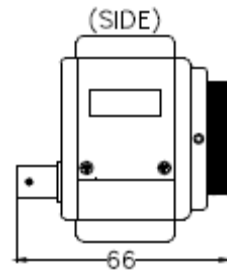

MINTRON CCD Color Camera Series.

MODE NO.		7285HNEX	7285HPEX	7385HN	7385HP
TV SYSTEM		NTSC	PAL	NTSC	PAL
IMAGE SENSOR		1/2-inch I.L. CCD Image Sensor		1/3-inch I.L. CCD Image Sensor	
CCD TOTAL PIXELS		~ 410K	~ 470K	~ 410K	~ 470K
SYNC SYSTEM		Internal			Internal
MINIMUM ILLUMINATION		0.2 lux@F1.2 (sense up off)		0.012 lux@F1.2 /20 IRE AGC on B/W 0.0014 lux@F1.2 /20 IRE SENS-UP (32X) B/W	
LENS & VIEW ANGLE		C/CS Mount			C/CS Mount
RESOLUTION		540 TVL			540 TVL
WHITE BALANCE	Mode	ATW / AWC			ATW / AWC
	Range	3200 ~ 9000 °K			3200 ~ 9000 °K
S/N RATIO TYPICAL(MAX)		50dB(MIN)/ 58dB(TYP)(Gamma, Aperture, AGC, OFF)			50dB(MIN)/58dB (TYP)(Gamma, Aperture, AGC, OFF)
SENSE UP		ON / OFF (Preset 8X ,Max 256X by OSD set)			ON / OFF (Preset 8X ,Max 256X by OSD set)
H - MIRROR FUNCTION		OFF / ON (By OSD set)			OFF / ON (By OSD set)
V - MIRROR FUNCTION		OFF / ON (By OSD set)			OFF / ON (By OSD set)
B.L.C. FUNCTION		ON / OFF (By OSD set)			ON / OFF (By OSD set)
ZOOM FUNCTION		OFF / ON (By OSD set)			OFF / ON (By OSD set)
ENHANCE		HIGH / MID (By OSD set)			HIGH / MID (By OSD set)
FLICKLESS		OFF / ON (By OSD set)			OFF / ON (By OSD set)
COLOR BAR		OFF / ON (By OSD set)			OFF / ON (By OSD set)
IR-Cut-FILTER SW					AUTO / EXT-CONT.
GAMMA CORRECTION		0.45 / 1.0 (By OSD set)			0.45 / 1.0 (By OSD set)
GAIN CONTROL		AGC ON / OFF (By OSD set)			AGC ON / OFF (By OSD set)
AUTO IRIS		A.E.S. / DC-IRIS (By OSD set)			A.E.S. / DC-IRIS (By OSD set)
DAY/NIGHT SW		ON/OFF (By OSD set)			ON/OFF (By OSD set)
TITLE		By OSD set			By OSD set
MASK		By OSD set			By OSD set
ELECTRONIC SHUTTER	A.E.S.	1/60~1/120,000 sec.	1/50~1/120,000 sec.	1/60~1/120,000 sec.	1/50~1/120,000 sec.
	FIX.	1/60(50),1/100(120),1/250,1/500,			1/60(50),1/100(120),1/250,1/500,