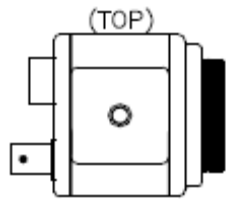

MINTRON CCD Color Camera Series.

MODE NO.		7285HNEX	7285HPEX	7385HN	7385HP
TV SYSTEM		NTSC	PAL	NTSC	PAL
IMAGE SENSOR		1/2-inch I.L. CCD Image Sensor		1/3-inch I.L. CCD Image Sensor	
CCD TOTAL PIXELS		~ 410K	~ 470K	~ 410K	~ 470K
SYNC SYSTEM		Internal			Internal
MINIMUM ILLUMINATION		0.2 lux@F1.2 (sense up off)		0.012 lux@F1.2 /20 IRE AGC on B/W 0.0014 lux@F1.2 /20 IRE SENS-UP (32X) B/W	
LENS & VIEW ANGLE		C/CS Mount			C/CS Mount
RESOLUTION		540 TVL			540 TVL
WHITE BALANCE	Mode	ATW / AWC			ATW / AWC
	Range	3200 ~ 9000 °K			3200 ~ 9000 °K
S/N RATIO TYPICAL(MAX)		50dB(MIN)/ 58dB(TYP)(Gamma, Aperture, AGC, OFF)			50dB(MIN)/58dB (TYP)(Gamma, Aperture, AGC, OFF)
SENSE UP		ON / OFF (Preset 8X ,Max 256X by OSD set)			ON / OFF (Preset 8X ,Max 256X by OSD set)
H - MIRROR FUNCTION		OFF / ON (By OSD set)			OFF / ON (By OSD set)
V - MIRROR FUNCTION		OFF / ON (By OSD set)			OFF / ON (By OSD set)
B.L.C. FUNCTION		ON / OFF (By OSD set)			ON / OFF (By OSD set)
ZOOM FUNCTION		OFF / ON (By OSD set)			OFF / ON (By OSD set)
ENHANCE		HIGH / MID (By OSD set)			HIGH / MID (By OSD set)
FLICKLESS		OFF / ON (By OSD set)			OFF / ON (By OSD set)
COLOR BAR		OFF / ON (By OSD set)			OFF / ON (By OSD set)
IR-Cut-FILTER SW					AUTO / EXT-CONT.
GAMMA CORRECTION		0.45 / 1.0 (By OSD set)			0.45 / 1.0 (By OSD set)
GAIN CONTROL		AGC ON / OFF (By OSD set)			AGC ON / OFF (By OSD set)
AUTO IRIS		A.E.S. / DC-IRIS (By OSD set)			A.E.S. / DC-IRIS (By OSD set)
DAY/NIGHT SW		ON/OFF (By OSD set)			ON/OFF (By OSD set)
TITLE		By OSD set			By OSD set
MASK		By OSD set			By OSD set
ELECTRONIC SHUTTER	A.E.S.	1/60~1/120,000 sec.	1/50~1/120,000 sec.	1/60~1/120,000 sec.	1/50~1/120,000 sec.
	FIX.	1/60(50),1/100(120),1/250,1/500,			1/60(50),1/100(120),1/250,1/500,